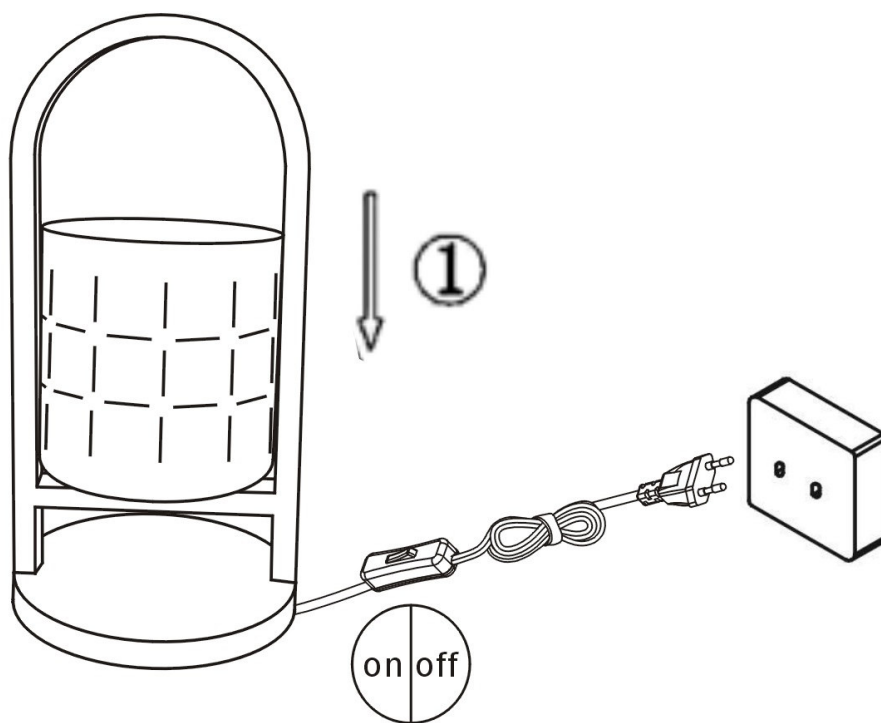

GLOBO

LIGHTING

www.globo-lighting.com

21506W 21506B